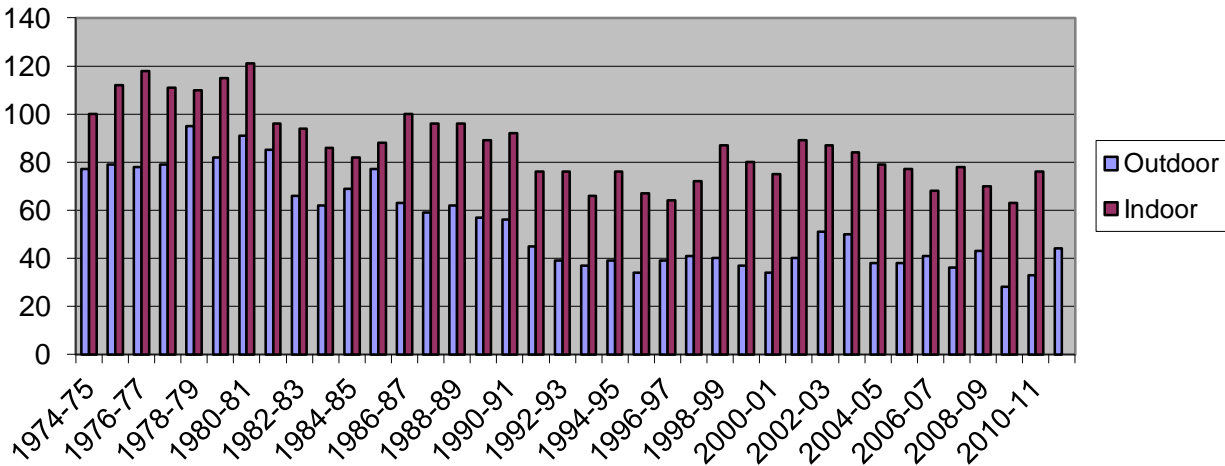

Number of Shooters in the League

U.S. Recessions:

<u>Dates</u>	<u>Duration</u>
July 1981 - Nov. 1982	1 year 4 months
July 1990 - March 1991	8 months
March 2001 - Nov 2001	8 months
Dec 2007 - Current	2 years plus